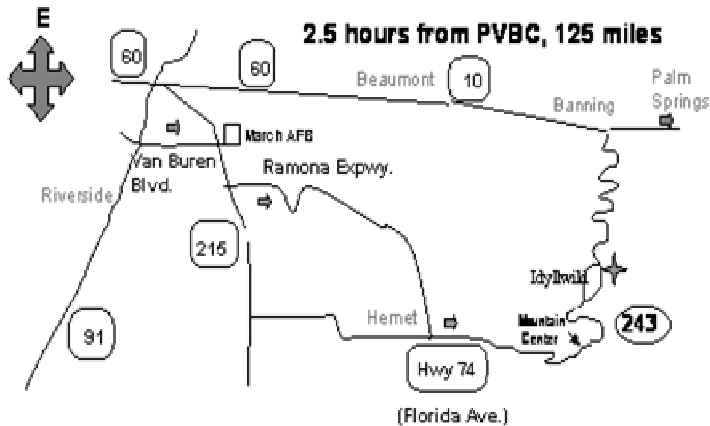

Directions to Tahquitz Pines Conference Center

55251 South Circle Drive

Idyllwild, CA 92549

(951) 659-2934

- Take 91 EAST.
- In Riverside County, take the VAN BUREN turn off. Continue East on Van Buren.
- Turn SOUTH on to 215 FWY (to Perris & Elsinore).
- Exit at RAMONA Expressway.
- Continue about 15-20 miles to FLORIDA AVE, (Hwy 74). Continue east (left) on 74.
- Turn LEFT onto HWY 243 at Mountain Center.
- Go approximately 5 miles; you will pass an elementary school on the right. Turn RIGHT onto SOUTH CIRCLE DRIVE, (bear to left and follow double yellow lines). Tahquitz is on the right about a half mile.

Alternate Route (less city driving but 25 miles of severe curves up RTE 243!)

- Take 91 EAST.
- In Riverside County, merge onto CA-60 E toward INDIO. CA-60 becomes I-10 after Beaumont.
- Exit at Banning RTE 243 (8th Street)
- Turn RIGHT at the end of the off-ramp. Proceed 0.2 mile to the stop sign (Lincoln St.).
- Turn LEFT onto LINCOLN.
- Proceed 0.4 mile to the stop sign at SAN GORGONIO (HWY 243). Turn RIGHT.
- Continue on CA-243 up the mountain (25 miles).
- In Idyllwild, turn left onto South Circle Drive, (bear to left and follow double yellow lines). Tahquitz is on the right about a half mile.